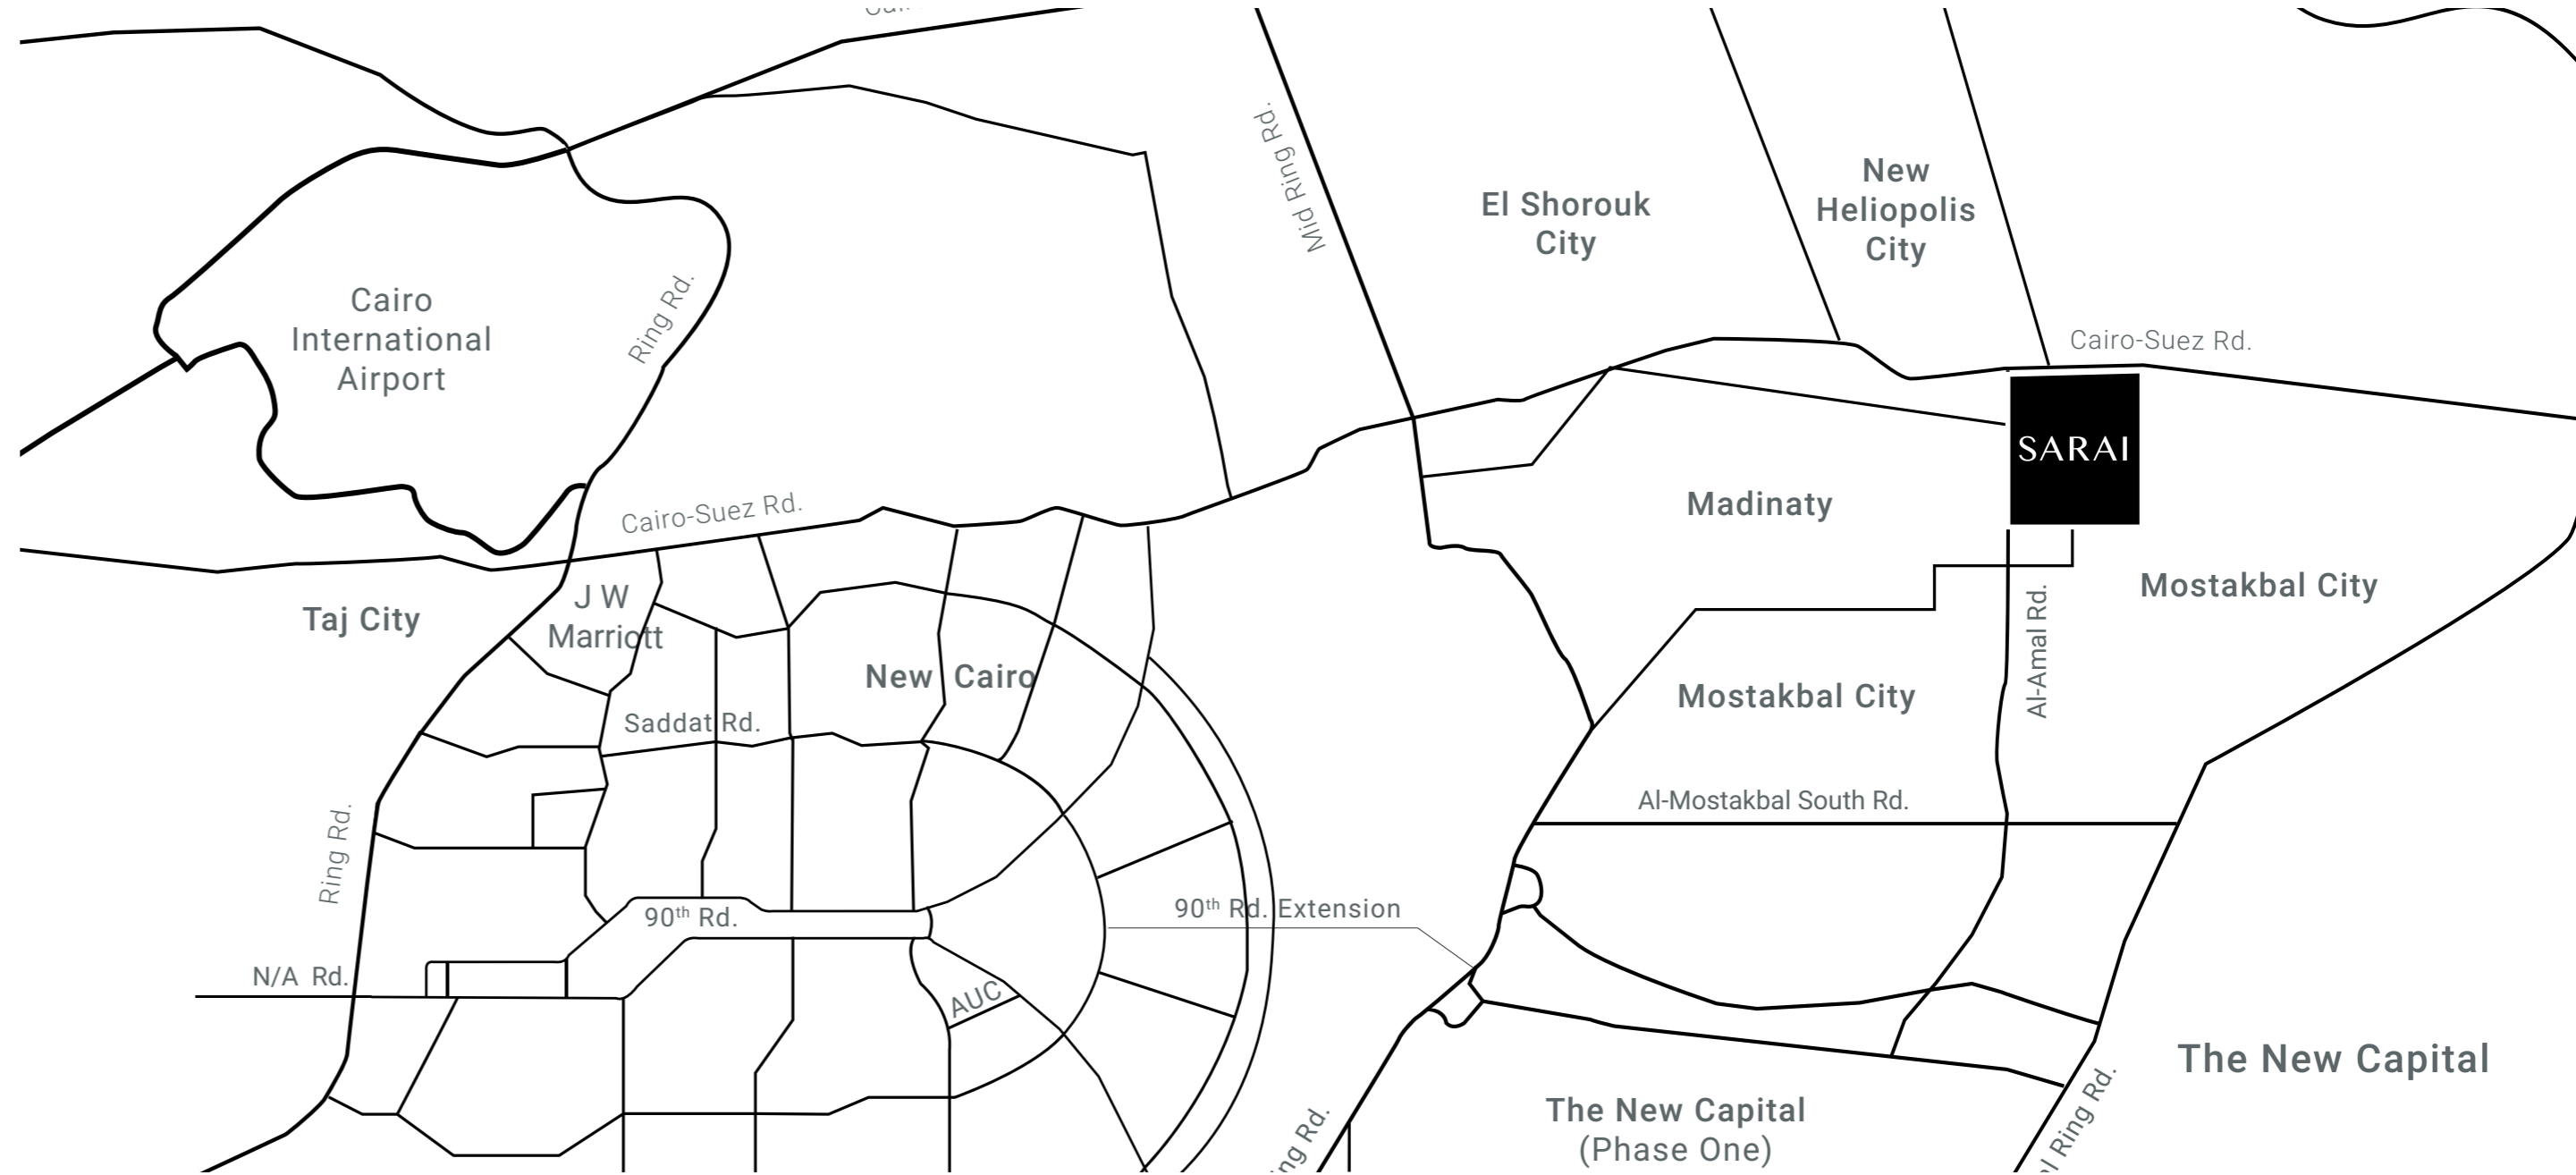

Sarai is where you set your own pace—where the rhythm is yours.

PART ONE:
ABOUT SARAI

A WORLD AWAY, MINUTES FROM ALL THE CITY CORNERS

Covering 5.5 million m2, Sarai is strategically located on the Cairo-Suez Road. We handpicked this location to bringing Sarai to the heart of Cairo's most desirable future suburbs. It is far from the city's traffic, noise, and pollution, and is in close proximity to New Cairo as well as the following attractions:

- 15 minutes from the Ring Road
- 10 minutes from AUC Campus
- 5 minutes from the New Capital

PART ONE:
ABOUT SARAI

BENOY: THE WORLD'S MASTER PLANNING LEADERS

With a global network in 60+ countries, Benoy is an established design brand, eminent for being the master planner of the Formula One racetrack. Signed by Benoy, Sarai's tailored masterplan represents your home's unique elements and surroundings to reflect our appreciation for exceptionality.